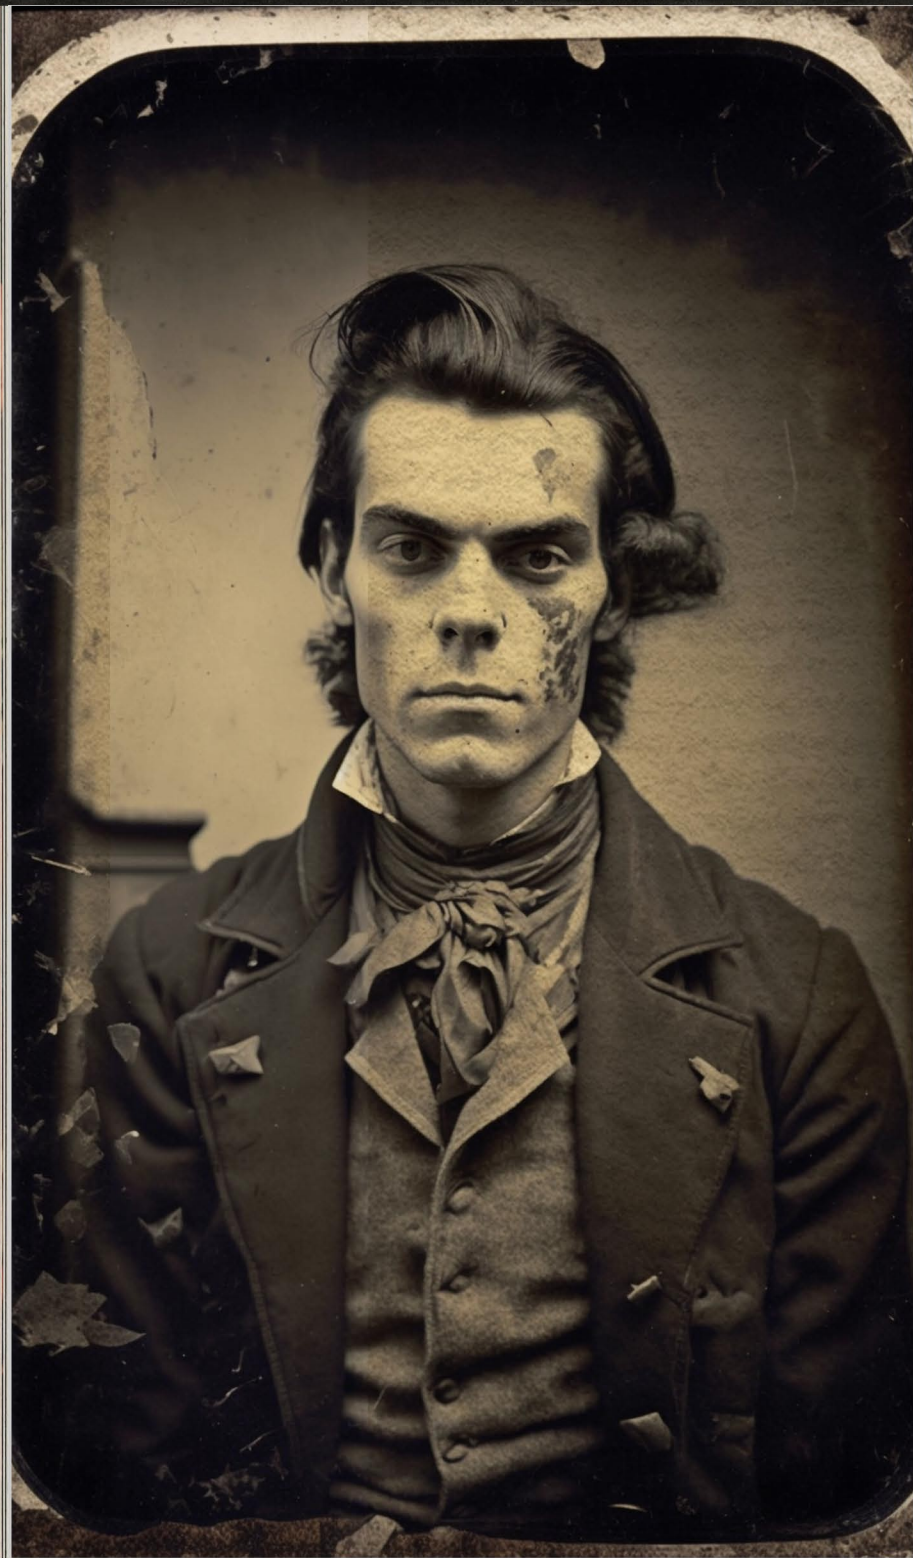

THE
COFFIN
& THE KING

concept art

THE WILLIAMS
RESIDENCE

THE WILLIAMS
RESIDENCE

CHARLES
WILLIAMS

CHARLES
WILLIAMS

ELEANOR
WILLIAMS

ELEANOR
WILLIAMS

HILLSIDE
CEMETERY

HILLSIDE
CEMETERY

BILL
CUTTER

BILL
CUTTER

JIM
HARRIS

CHARLES
IN THE COFFIN

CHARLES
IN THE COFFIN

THE WOMAN
IN BLACK

ELEANOR'S
GHOST

ELEANOR'S
GHOST

THE
BLACK CAT